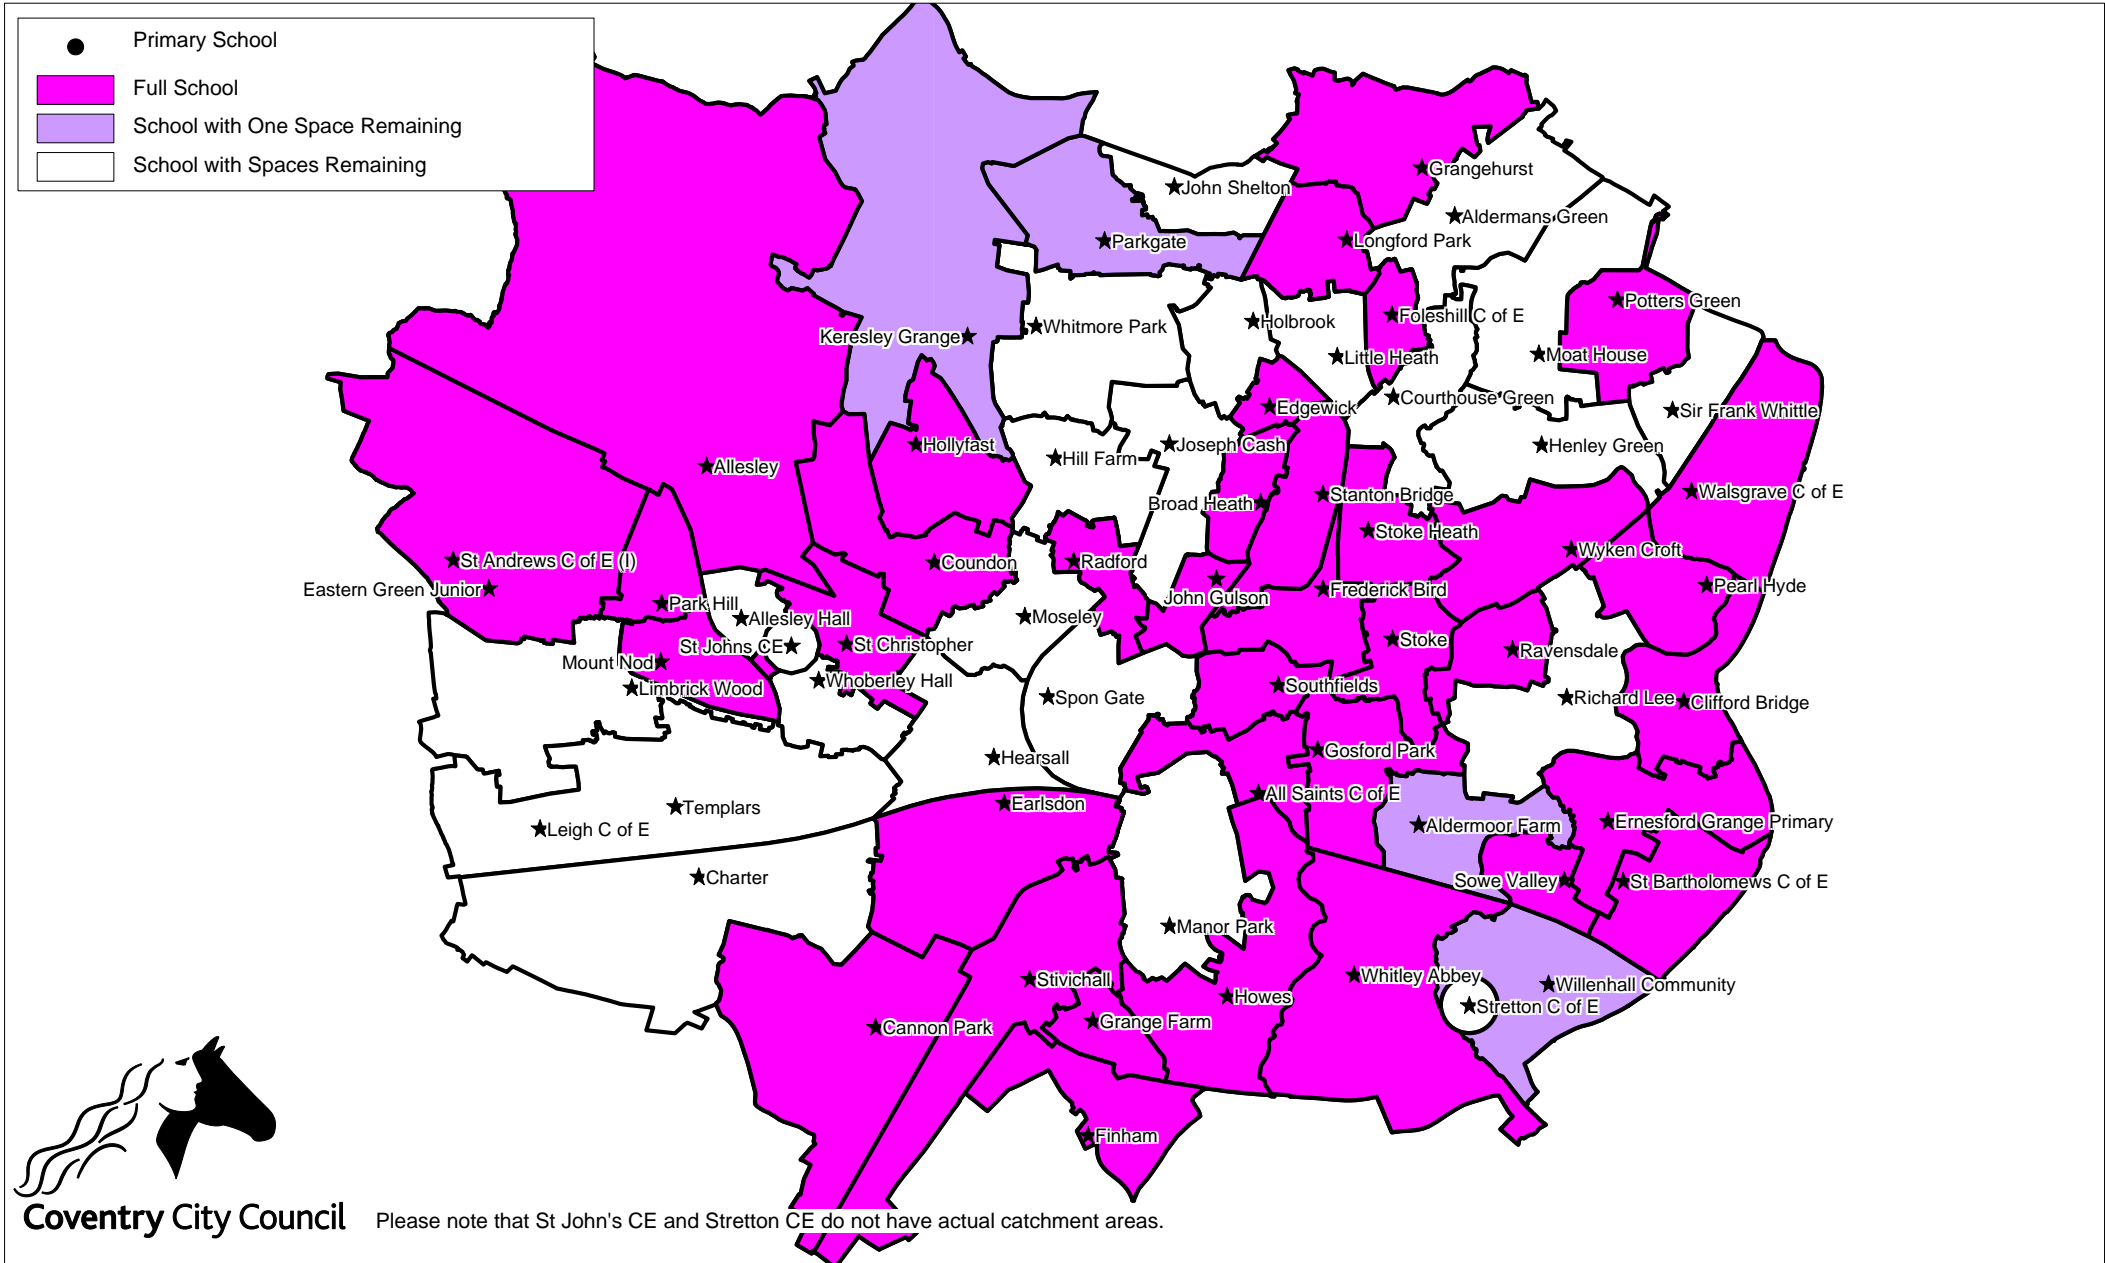

Coventry Reception Classes: September 2011

Coventry City Council

Please note that St John's CE and Stretton CE do not have actual catchment areas.